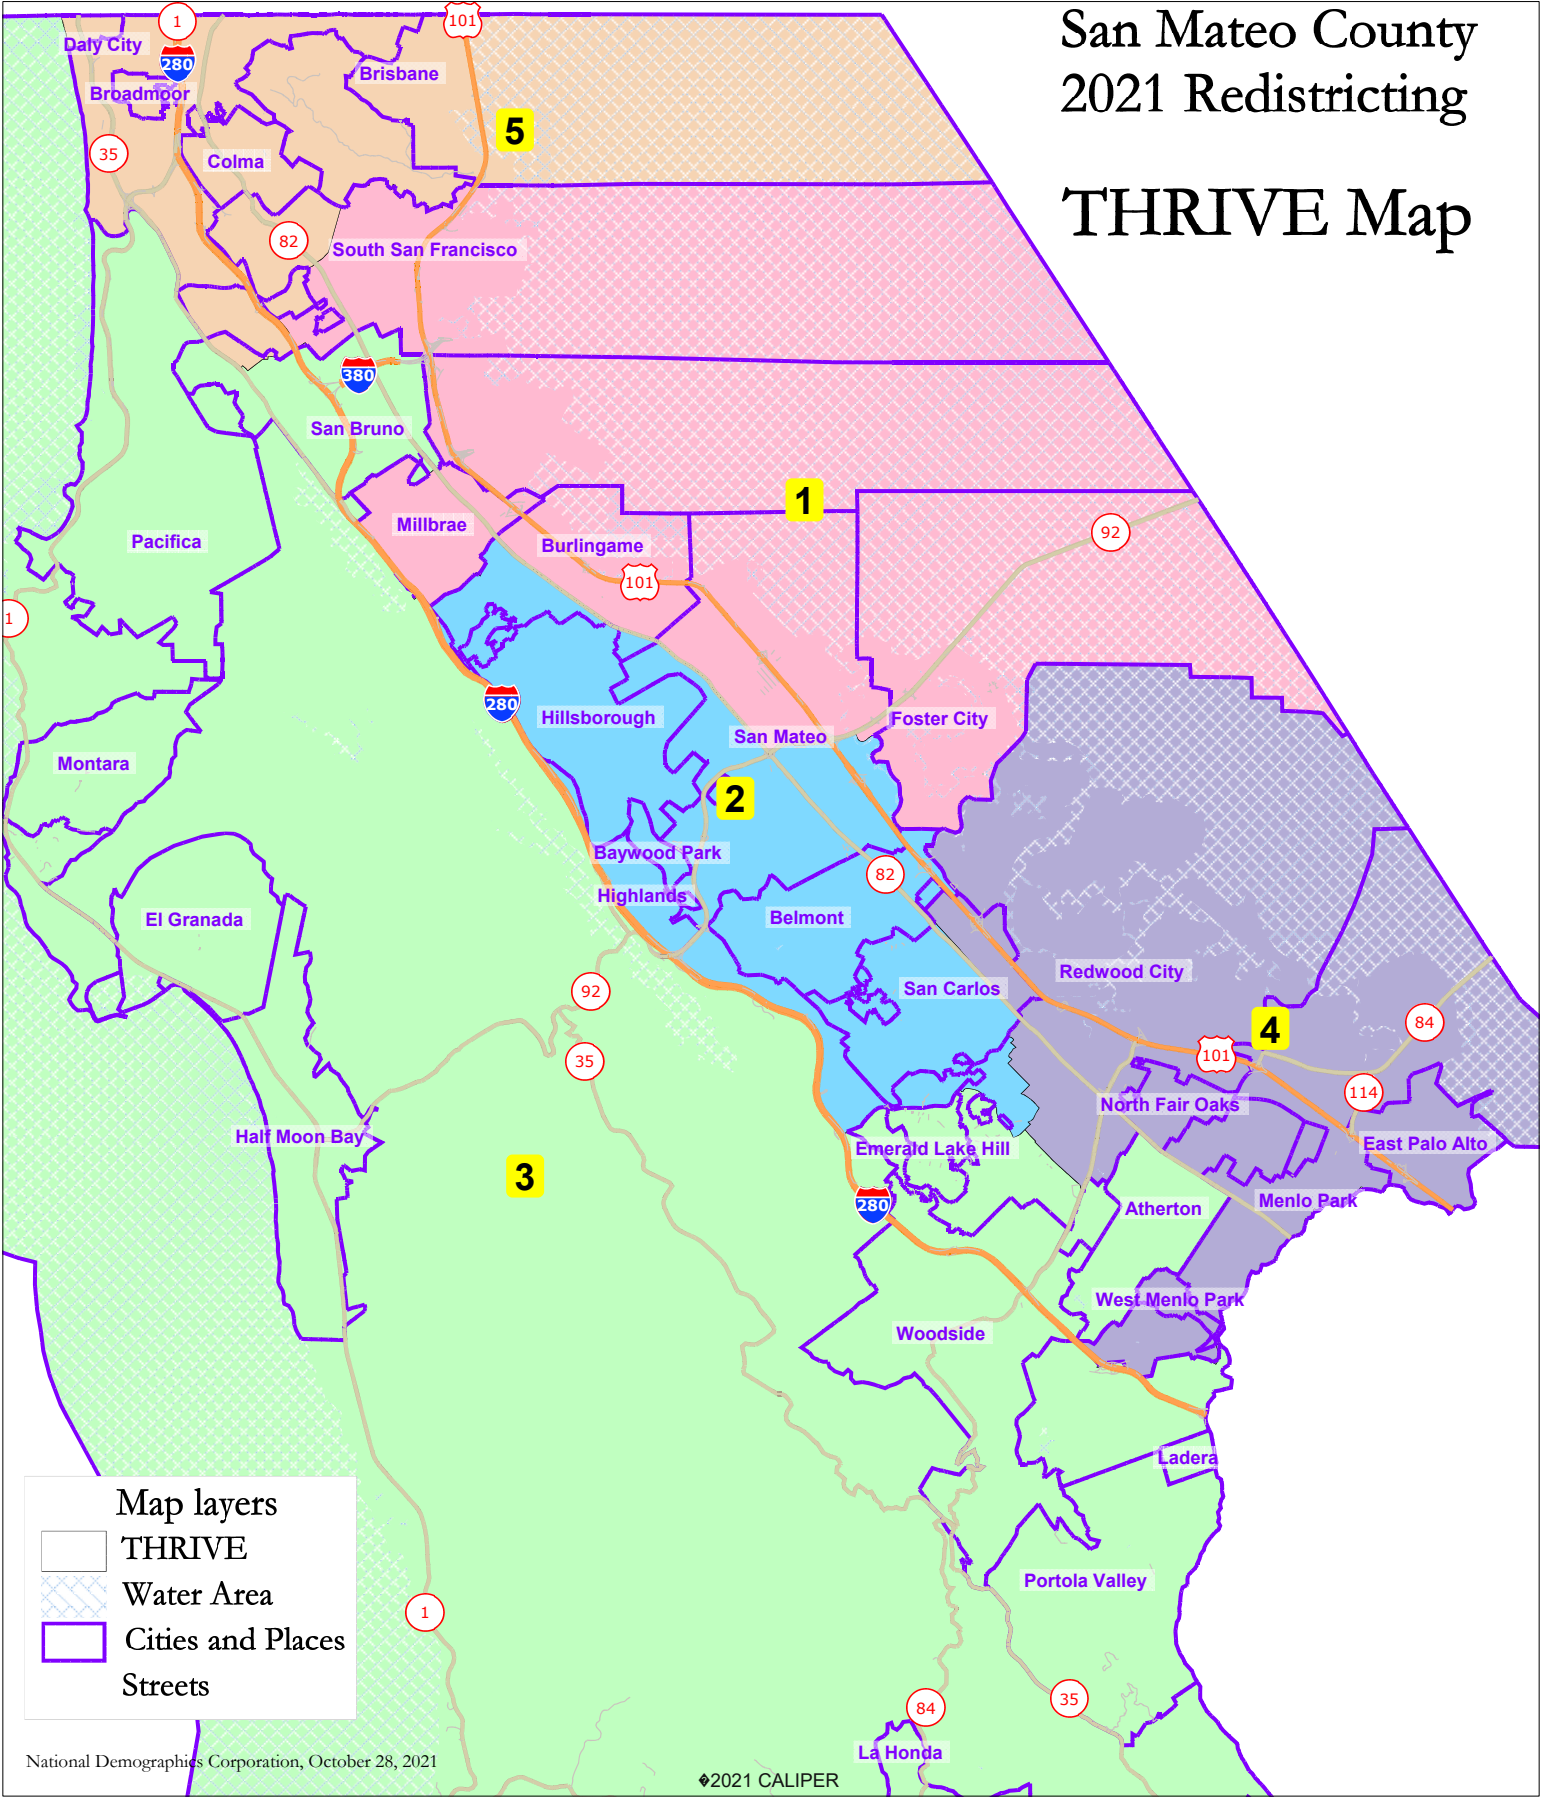

San Mateo County 2021 Redistricting THRIVE Map

Map layers

-  THRIVE
-  Water Area
-  Cities and Places
-  Streets

National Demographics Corporation, October 28, 2021